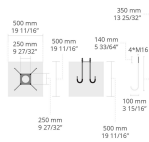

90CJ004
90CJ004

Flanges