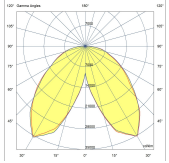

Product code	Product name	Light distribution	Delivered lumens flux	Rated input power	Colour temperature	Control	Weight
LL6058.550-EN	VLORA	[SYM] 108,	1731 - 3038 lm	23 - 34 W	2200 K CRI 80, 2700 K CRI 80, 3000 K CRI 80, 4000 K CRI 70	On/Off, DALI, AutoDIM, StepDIM	19.87 kg (3 m), 23.61 kg (4 m)