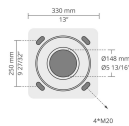

Product code	Product name	Light distribution	Delivered lumens flux	Rated input power	Colour temperature	Control	Weight
LL6058.550-EN	VLORA	[SYM] 108,	1731 - 3038 lm	23 - 34 W	2200 K CRI 80, 2700 K CRI 80, 3000 K CRI 80, 4000 K CRI 70	On/Off, DALI, AutoDIM, StepDIM	19.87 kg (3 m), 23.61 kg (4 m)

Luminaire body options

DPC
Double powder coating

Accessories (To be ordered separately)

Optical accessories

Hat for VLORA
100817064

Anchorage

90CJ004
90CJ004

Flanges