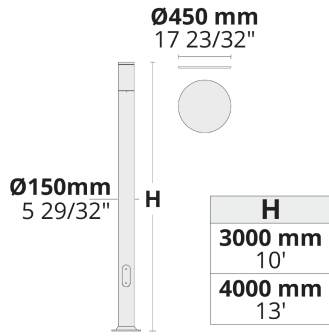

Product code	Product name	Light distribution	Delivered lumens flux	Rated input power	Colour temperature	Control	Weight
LL6058.550-EN	VLORA	[SYM] 108,	1731 - 3038 lm	23 - 34 W	2200 K CRI 80, 2700 K CRI 80, 3000 K CRI 80, 4000 K CRI 70	On/Off, DALI, AutoDIM, StepDIM	19.87 kg (3 m), 23.61 kg (4 m)