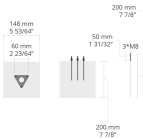

Extras

Consult the factory

Luminaire body options

120-277V
50/60Hz

DPC

UNI

120-277V 50/60Hz

DPC

Double powder
coating

Accessories (To be ordered separately)

Anchorage

6281002

6281002