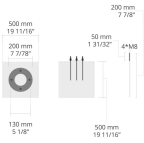

Extras

Consult the factory

Luminaire body options

120-277V
50/60Hz

DPC

UNI

120-277V 50/60Hz

DPC

Double powder
coating

Accessories (To be ordered separately)

Anchorage

623J014

623J014