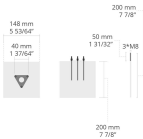

Extras

Consult the factory

Luminaire body options

120-277V
50/60Hz

DPC

UNI

120-277V 50/60Hz

DPC

Double powder
coating

Accessories (To be ordered separately)

Anchorage

6281001

6281001