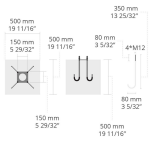

Product code	Product name	Light distribution	Delivered lumens flux	Rated input power	Color temperature	Control	Weight
LB6047.871-US	DOMINI AFX MIDI 1 Module	[T1] 110x45°, [T2] 134x52°, [T3] 131x60°, [T4] 114x65°, [T5] 115°	944 - 2272 lm	10 - 20 W	2700 K CRI 80, 3000 K CRI 80, 4000 K CRI 70, 4000 K CRI 80	On/Off, 0-10V	12.54 lbs
LB6047.872-US	DOMINI AFX MIDI 1 Module Duo	[T1] 110x45°, [T2] 134x52°, [T3] 131x60°, [T4] 114x65°, [T5] 115°	1887 - 4544 lm	20 - 37 W	2700 K CRI 80, 3000 K CRI 80, 4000 K CRI 70, 4000 K CRI 80	On/Off, 0-10V	16.34 lbs

[T1] Type I **[T2]** Type II **[T3]** Type III **[T4]** Type IV **[T5]** Type V

Extras

Luminaire body options

DPC
Double powder coating

Accessories (To be ordered separately)

Anchor bolts

90AJ001
90AJ001

[HM1] Black **[HM2]** Dark gray **[HM3]** Anthracite gray **[HM4]** Light gray **[HM5]** White **[HM6]** Bronze **[CC]** Custom color (Please specify RAL code)