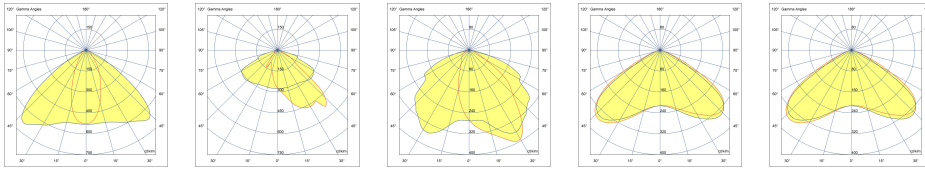

Product code	Product name	Light distribution	Delivered lumens flux	Rated input power	Color temperature	Control	Weight
LB6047.871-US	DOMINI AFX MIDI 1 Module	[T1] 110x45°, [T2] 134x52°, [T3] 131x60°, [T4] 114x65°, [T5] 115°	944 - 2272 lm	10 - 20 W	2700 K CRI 80, 3000 K CRI 80, 4000 K CRI 70, 4000 K CRI 80	On/Off, 0-10V	12.54 lbs
LB6047.872-US	DOMINI AFX MIDI 1 Module Duo	[T1] 110x45°, [T2] 134x52°, [T3] 131x60°, [T4] 114x65°, [T5] 115°	1887 - 4544 lm	20 - 37 W	2700 K CRI 80, 3000 K CRI 80, 4000 K CRI 70, 4000 K CRI 80	On/Off, 0-10V	16.34 lbs