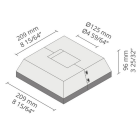

C6A2A
C6A2A