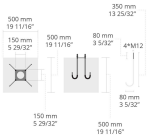

Accessories (To be ordered separately)

Anchorage

90AJ001
90AJ001

Flange covers