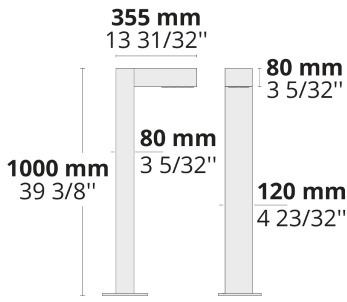

LB6047.871