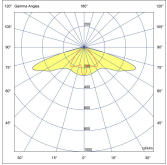

LB6047.872

[T2]
Type II