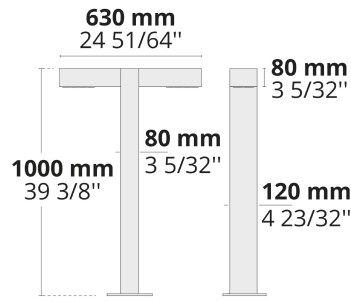

LB6047.872