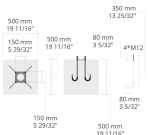

Accessories (To be ordered separately)

Anchor bolts