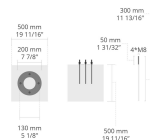

623J015
623J015