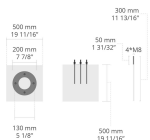

Accessories (To be ordered separately)

Anchorage

623J016
623J016

Anchorage