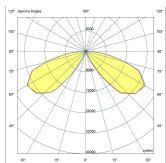

[SYM]
Symmetric

Extras

Light output